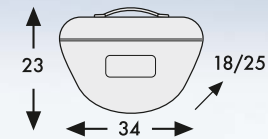

Small Sport Star BMW R 1200 GS
Inhalt 15-25 Liter
Art.Nr. 640.003

SPORT STAR